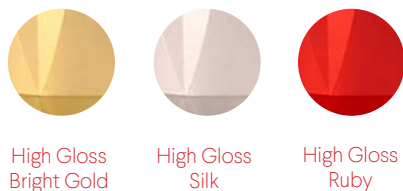

High Gloss Bright Gold   High Gloss Silk   High Gloss Ruby