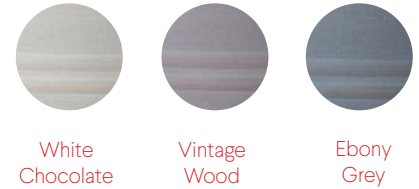

NOTHING LIKE A FESTIVE GREEN WINDOW TO THE WORLD!

20" Wicker Window Box
WB934H
OL 20.0" OW 10.0" HT 9.1"
Cap. 4.6 Gal
***Also available in: 15" Tall Round
& 14" Tall Square sizes**

White Chocolate Vintage Wood Ebony Grey